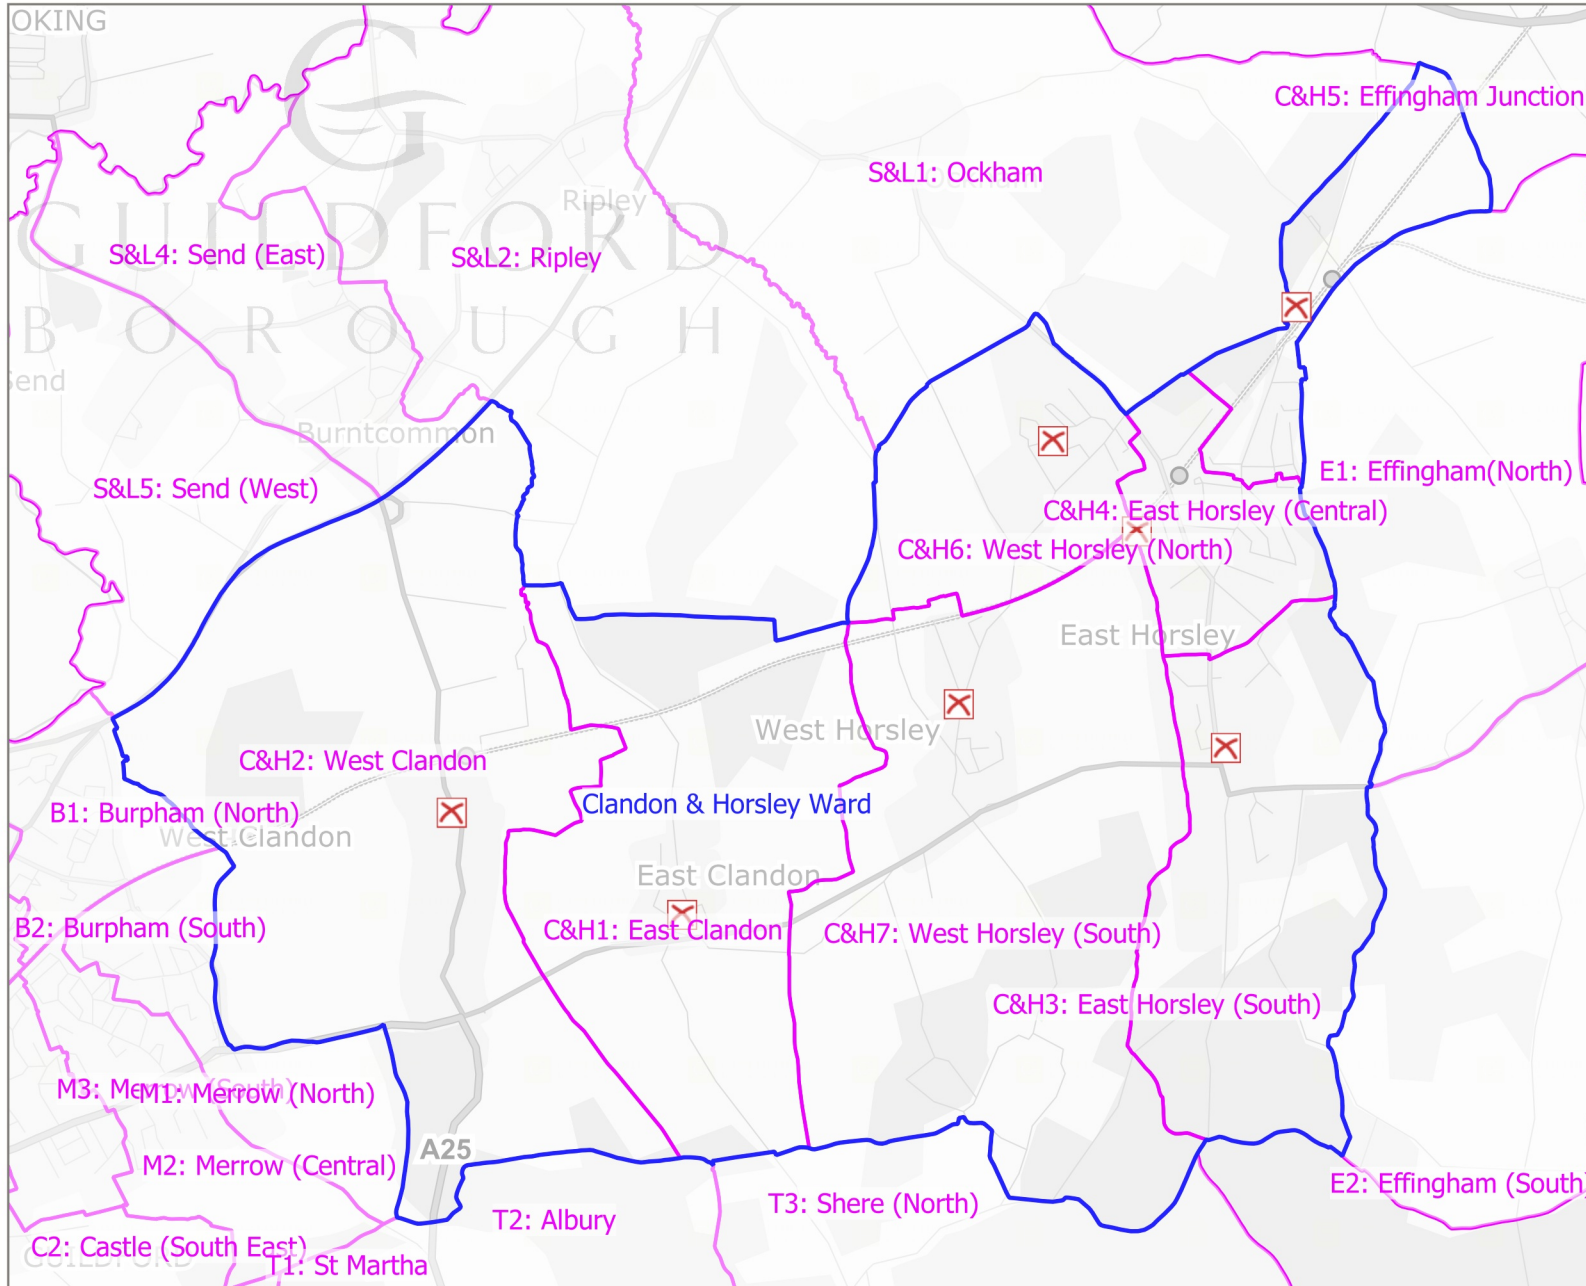

Ward and Polling District Boundaries - Clandon & Horsley Ward

Legend

- Ward Boundary
- Polling District
- X Polling Station

Polling Station List

- East Clandon Village Hall
- West Clandon Village Hall
- St Martins Church Hall
- East Horsley Village Hall
- St Martin's Community Hall
- Raleigh School
- West Horsley Village Hall

Publication Date: 2022-11-25

Scale at A4:
Diagrammatic

© Crown Copyright 2022. Guildford Borough Council.
Licence No. 100019625.